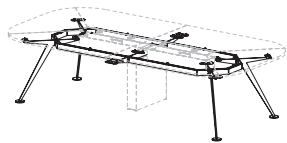

Spike

Struttura tavolo riunione P. 160/180 cm

D. 63" - 70"7/8 meeting table structure

Structure table réunion P. 160/180 cm

AC - Acciaio - Steel - Acier

ZGBI - Verniciato goffrato bianco
White embossed painted
Verni gaufré blanc
RAL 9010

ZBR - Verniciato bronzo
Bronze painted
Verni bronze

ZGNE - Verniciato goffrato nero
Black embossed painted
Verni gaufré noir
RAL 9005

ZCR - Cromo
Chrome - Chrome