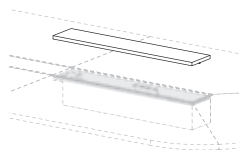

LA - Insetto centrale laccato opaco - Matt lacquered central insert - Insert central laqué mat

LABI - Bianco
White - Blanc
RAL 9016

LANE - Nero
Black - Noir
RAL 9011

sp./th. 12 mm

HL - Estensioni in Hpl - Hpl extensions - Extensions en Hpl

HLCB - Calacatta bianco
White Calacatta
Calacatta blanc

HLMZ - Marmo zebra marrone
Brown zebra marble
Marbre marron zébré