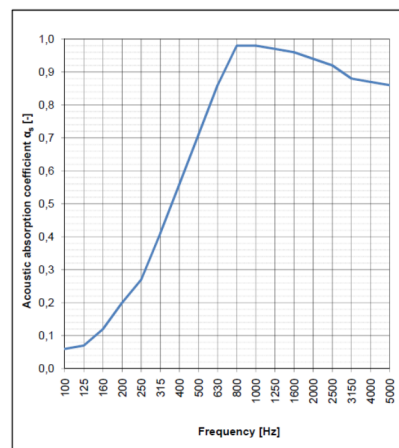

ECOARCH CONVESSO - CX:

Sample description: Thermobounded sound absorbing panel with arch shape, Model "ECOarch"
Mounting Type: A
Position of panels is convex

Sample area: 10.71 m²
Reverberation room volume: 161.3 m³

f [Hz]	α_s [-]
100	0.06
125	0.07
160	0.12
200	0.20
250	0.27
315	0.41
400	0.56
500	0.71
630	0.86
800	0.98
1000	0.98
1250	0.97
1600	0.96
2000	0.94
2500	0.92
3150	0.88
4000	0.87
5000	0.86