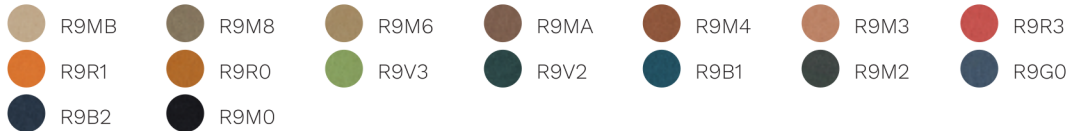

Connect

Rivet

Era

Go Check

Rondo

Cat. G

Remix 3

Morph

Focus

Focus Melange

Aida