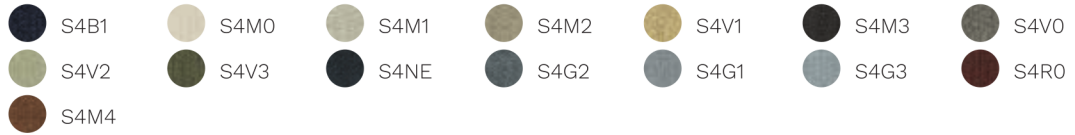

Morph

Focus

Focus Melange

Aida

Ecriture

Ombra

---

**Cat. P**

Pelle

---

**Cat. PX**

Pelle Fiore

---

**Cat. X**

Elmosoft

Montana