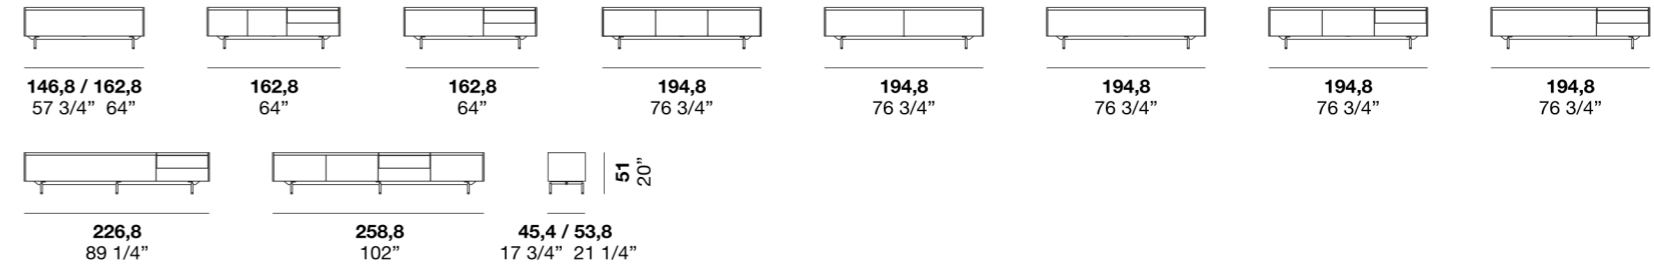

DIKO

Il sistema si arricchisce del nuovo modulo contenitore indipendente Diko: una madia funzionale che può avere tante espressività e tante vite. Proposta nella versione a 2 o 4 ante, anche con l'aggiunta di un ripiano in vetro. L'ampia scelta di colori e finiture: rovere laccato opaco, fashion wood, laccati lucidi e laccati micalizzati la rende adatta ad ogni interno e stile.

The collection has been enhanced with the new Diko free-standing storage unit, a functional sideboard that can add a huge amount of expression and life. It is available with 2 or 4 doors, and also with the addition of a glass shelf. The wide range of colours and finishes, including matt lacquer oak, Fashion Wood, high-gloss lacquers and micalised lacquers, make it ideal for any interior or style.

Materiali e finiture

Struttura: Nobilitati, Fashion wood, Roveri laccati opachi, Laccati opachi e lucidi.
Frontali: Nobilitati, Fashion wood, Roveri laccati opachi, Laccati opachi e lucidi, Laccati micalizzati, Groove.
Scocca interna: Decor Tortora, Laccati opachi.

Materials and finishes

Structure: Surfaced, Fashion wood, Matt lacquered oak, Matt or high gloss lacquer.
Fronts: Surfaced, Fashion wood, Matt lacquered oak, Matt or high gloss lacquer, Micalised lacquer, Groove.
Internal structure: Tortora Decor, matt lacquered.

Base TV / TV base