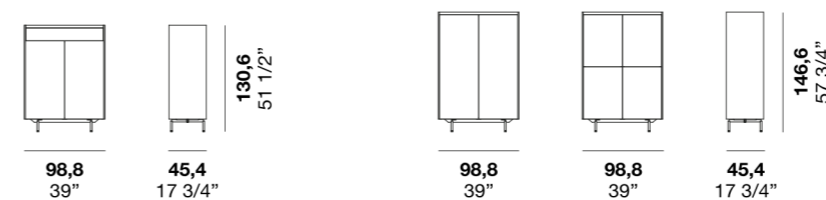

Madie / Cabinets

Diko

Credenze e madie / Sideboards and cabinets