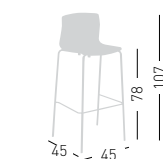

stackable / impilabile (4pcs)

NA not assembled / non assemblato