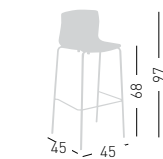

stackable / impilabile (4pcs)

NA not assembled / non assemblato